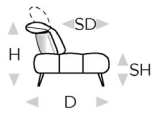

↑ fold following the dotted line ↑

n_Dance

 NICOLETTIHOME

L Length - H Height - D Depth - SH Seat Height - SD Seat Depth
Dimensions refer to maximum sizes of the version with closed mechanism (where available).

dimensions	L 196 H84 D109 SH43 SD59	L 100 H84 D171 SH43 SD120	L 100 H84 D109 SH43 SD59	L 163 H43 D109 SH43 SD59	L 163 H43 D109 SH43 SD59
version code	330	T63	130	169	168
Description	3 str with no armrests	chaise longue with no arm.	chair without armr.	chr no arms mer.lft fac. term.	chr no arms mer.rgt fac.ter.